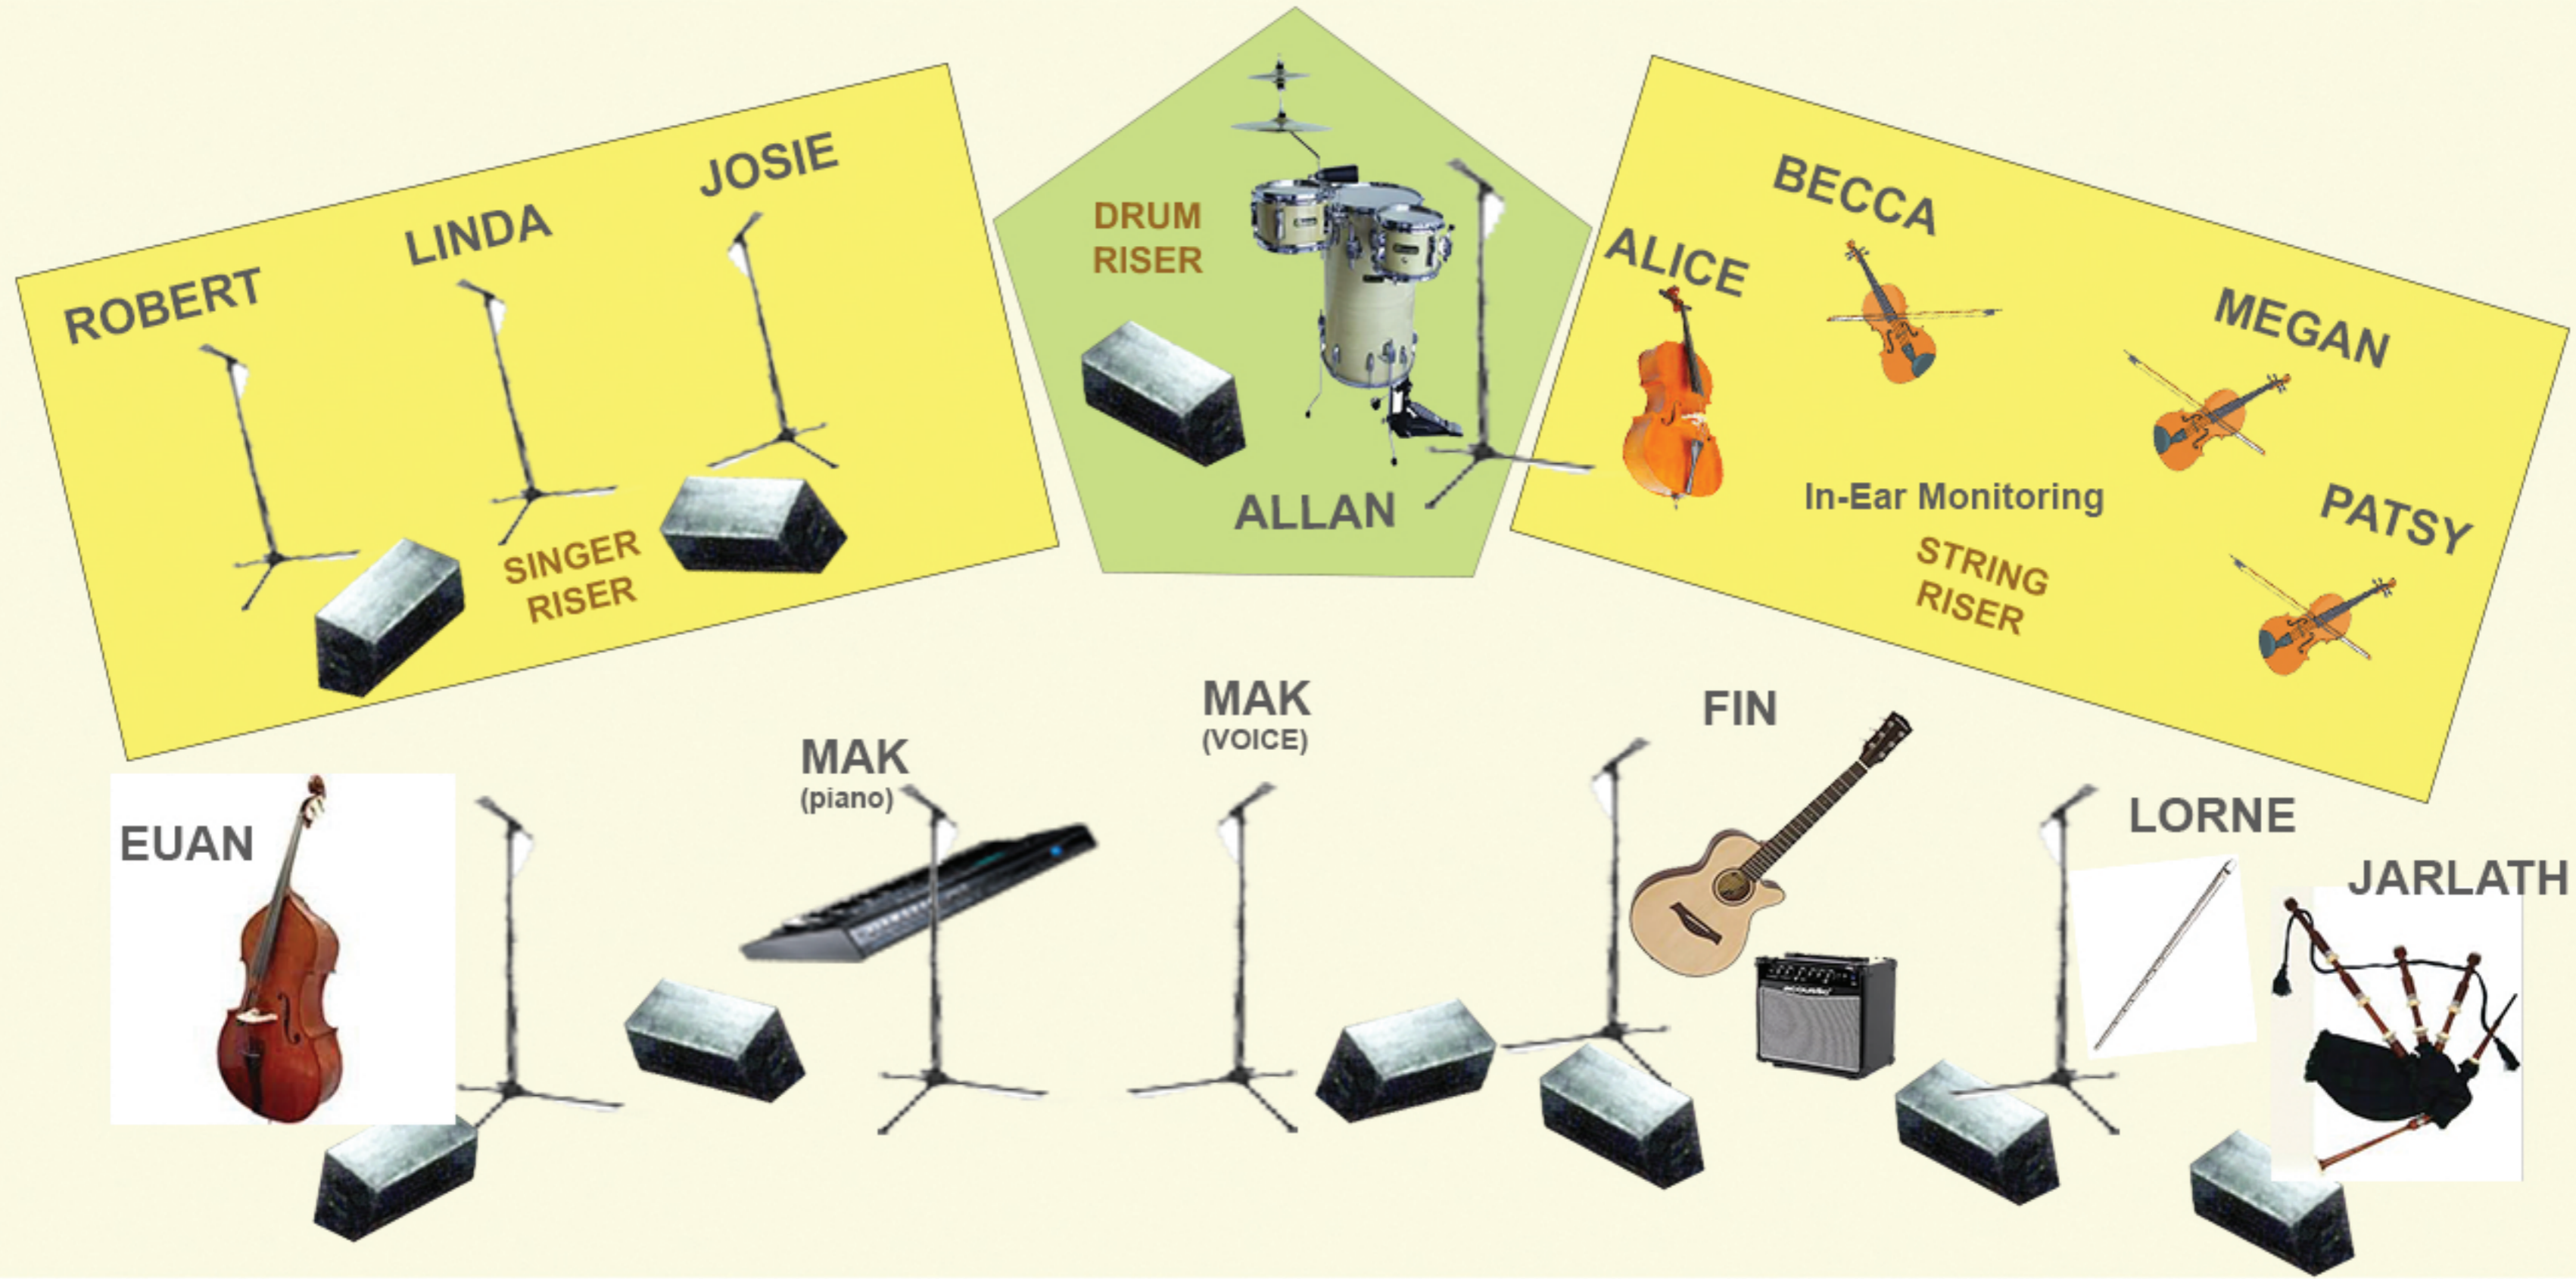

Contacts
Mary Ann Kennedy 07918618374
mak@watercolourmusic.co.uk
Craig Wylie (Agent) 07711317889
wylie@activeevents.org.uk

MAK @ Fruitmarket

Stage Plan and Backline

Backline Requirement:
Nord Stage Piano and Stand
Acoustic Guitar Amp
In-Ear Monitoring

11 x Lit Music Stands
10 x Chairs (no arms)
Piano Bench Stool
Drum and Bass Stools

Audience